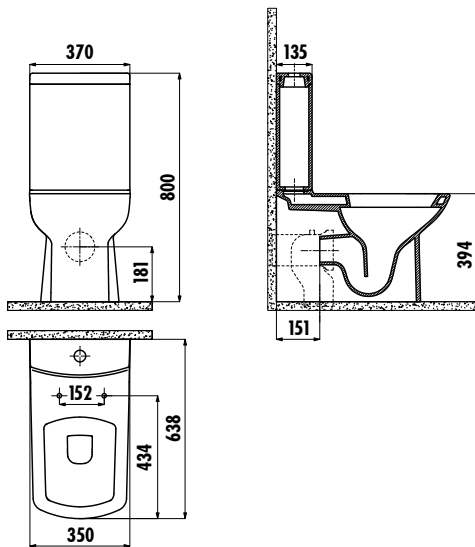

TECHNICAL DRAWING

SPECIFICATIONS

Creavit keeps its rights of making any change to the products.

Quality Management Systems

Customer Satisfaction Certificate

LGA

Germany Accreditation Certificate

kiwa

Netherlands Accreditation Certificate

GOST - R

Russia Accreditation Certificate

UkrSEPRO

Ukraine Accreditation Certificate

Israel Accreditation Certificate

Nigeria Accreditation Certificate

European Accreditation Certificate

Turkish Accreditation Certificate