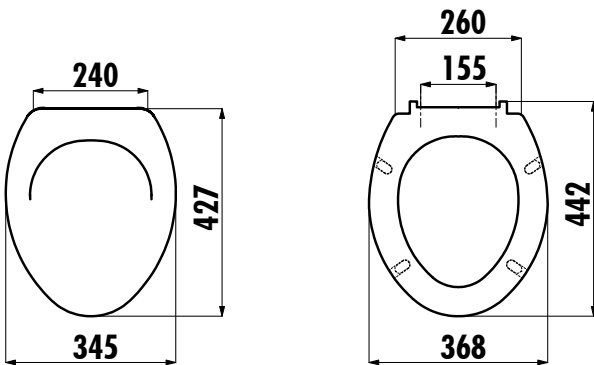

TECHNICAL DRAWING

SPECIFICATIONS

Creavit keeps its rights of making any change to the products.

Quality Management Systems

Customer Satisfaction Certificate

Environmental Management System

LGA

Germany Accreditation Certificate

kiwa

Netherlands Accreditation Certificate

GOST - R

Russia Accreditation Certificate

UkrSEPRO

Ukraine Accreditation Certificate

Israel Accreditation Certificate

Nigeria Accreditation Certificate

European Accreditation Certificate

Turkish Accreditation Certificate