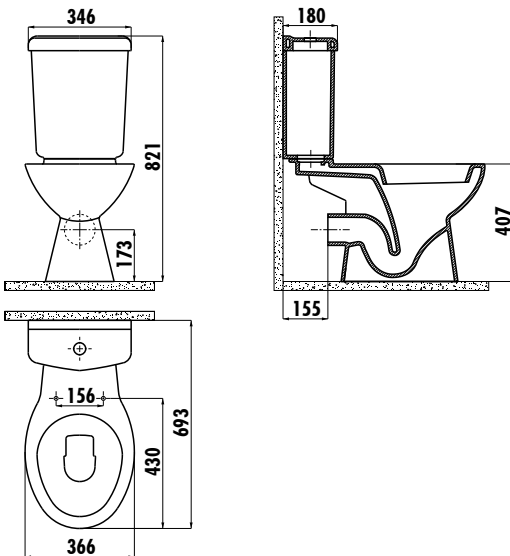

TECHNICAL DRAWING

SPECIFICATIONS

Creavit keeps its rights of making any change to the products.

Quality Management Systems

Customer Satisfaction Certificate

LGA

Germany Accreditation Certificate

kiwa

Netherlands Accreditation Certificate

GOST - R

Russia Accreditation Certificate

UkrSEPRO

Ukraine Accreditation Certificate

SII

Israel Accreditation Certificate

SON

Nigeria Accreditation Certificate

CE

European Accreditation Certificate

Turkish Accreditation Certificate