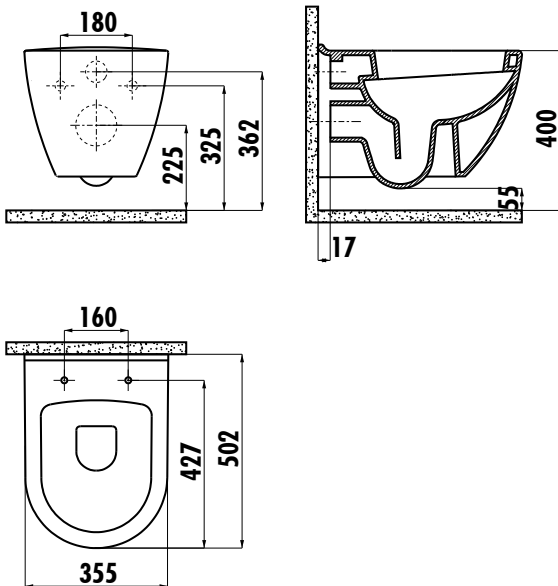

TECHNICAL DRAWING

SPECIFICATIONS

Creavit keeps its rights of making any change to the products.

Quality Management Systems

Customer Satisfaction Certificate

Environmental Management System

LGA

Germany Accreditation Certificate

kiwa

Netherlands Accreditation Certificate

GOST - R

Russia Accreditation Certificate

UkrSEPRO

Ukraine Accreditation Certificate

Israel Accreditation Certificate

Nigeria Accreditation Certificate

European Accreditation Certificate

Turkish Accreditation Certificate